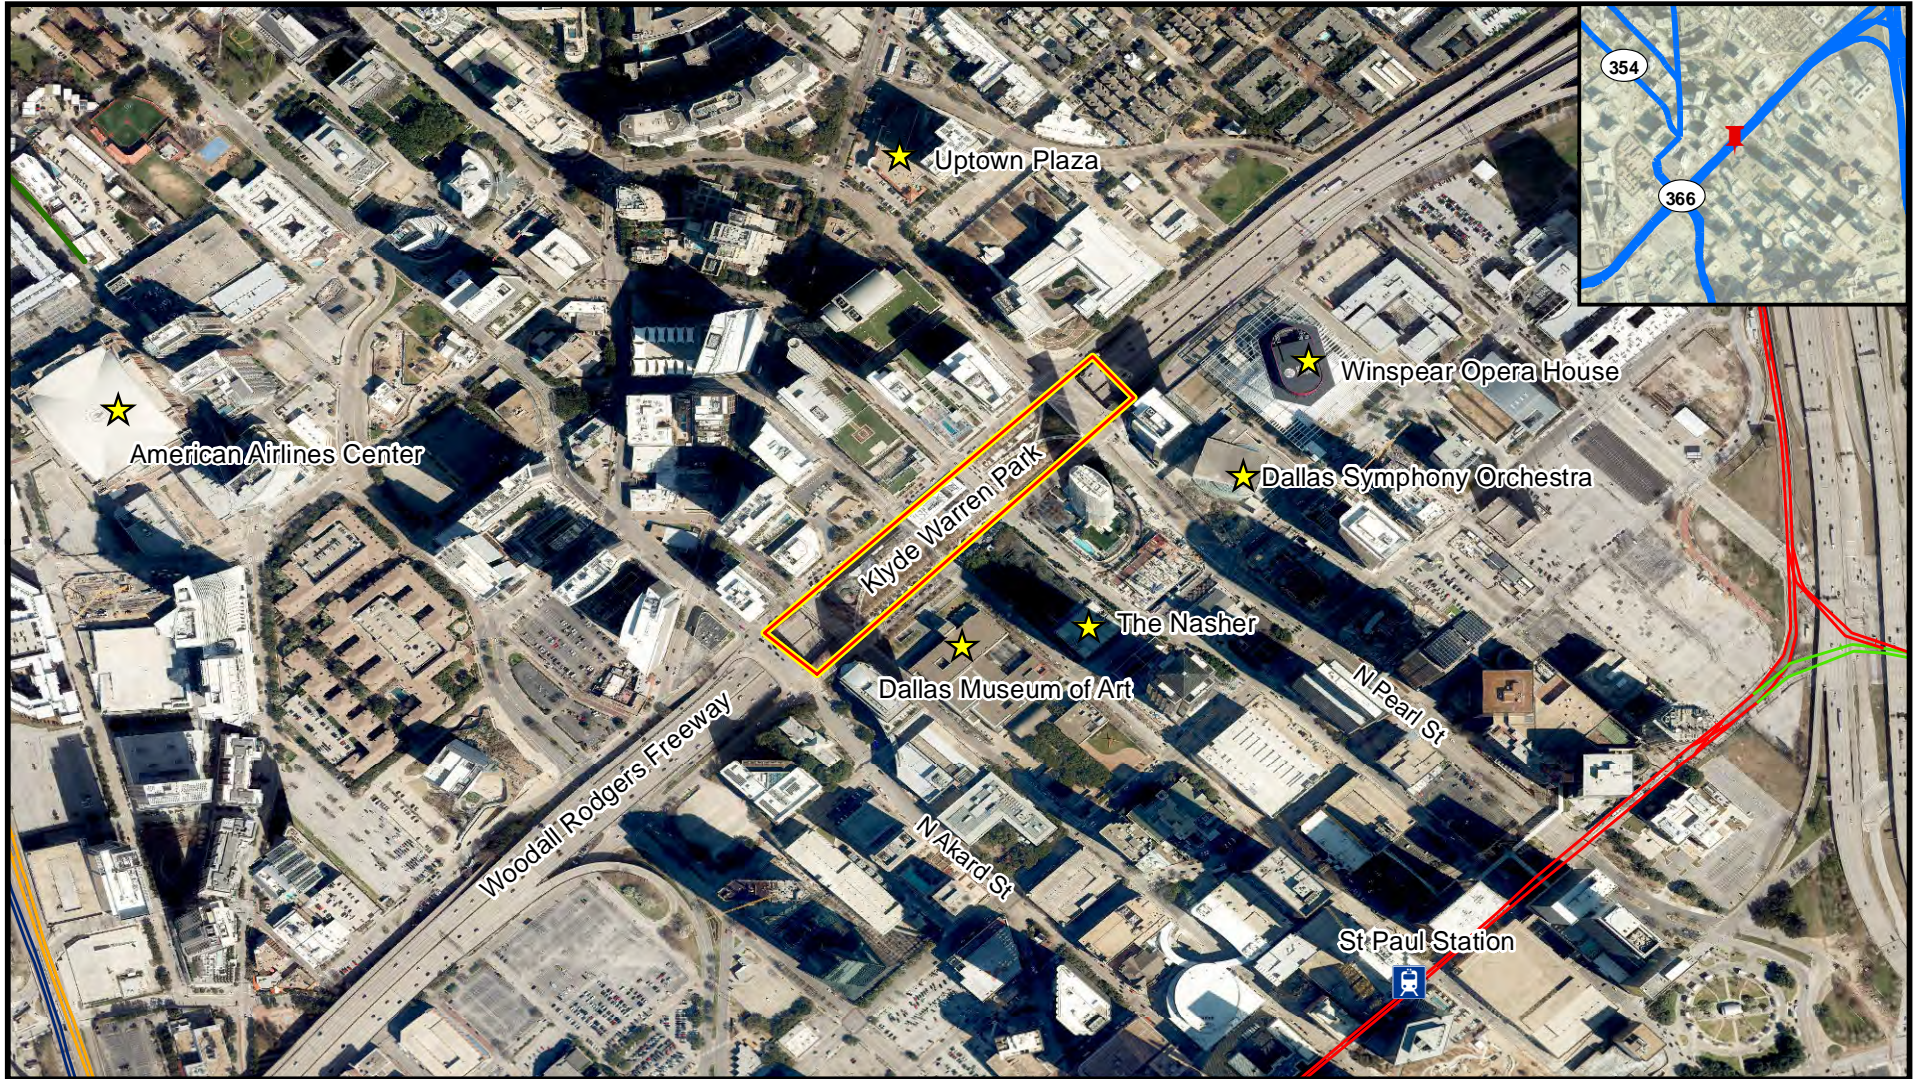

Dallas - Klyde Warren Park

-  Rail Station
-  Points of Interest
-  Green Line
-  Orange / Green Line
-  Trinity Railway Express
-  Existing, Regional Veloweb
-  NCTCOG Funded Infrastructure
-  Red / Blue / Orange / Green Line
-  Mixed-Use Development
-  Red / Blue / Orange Line