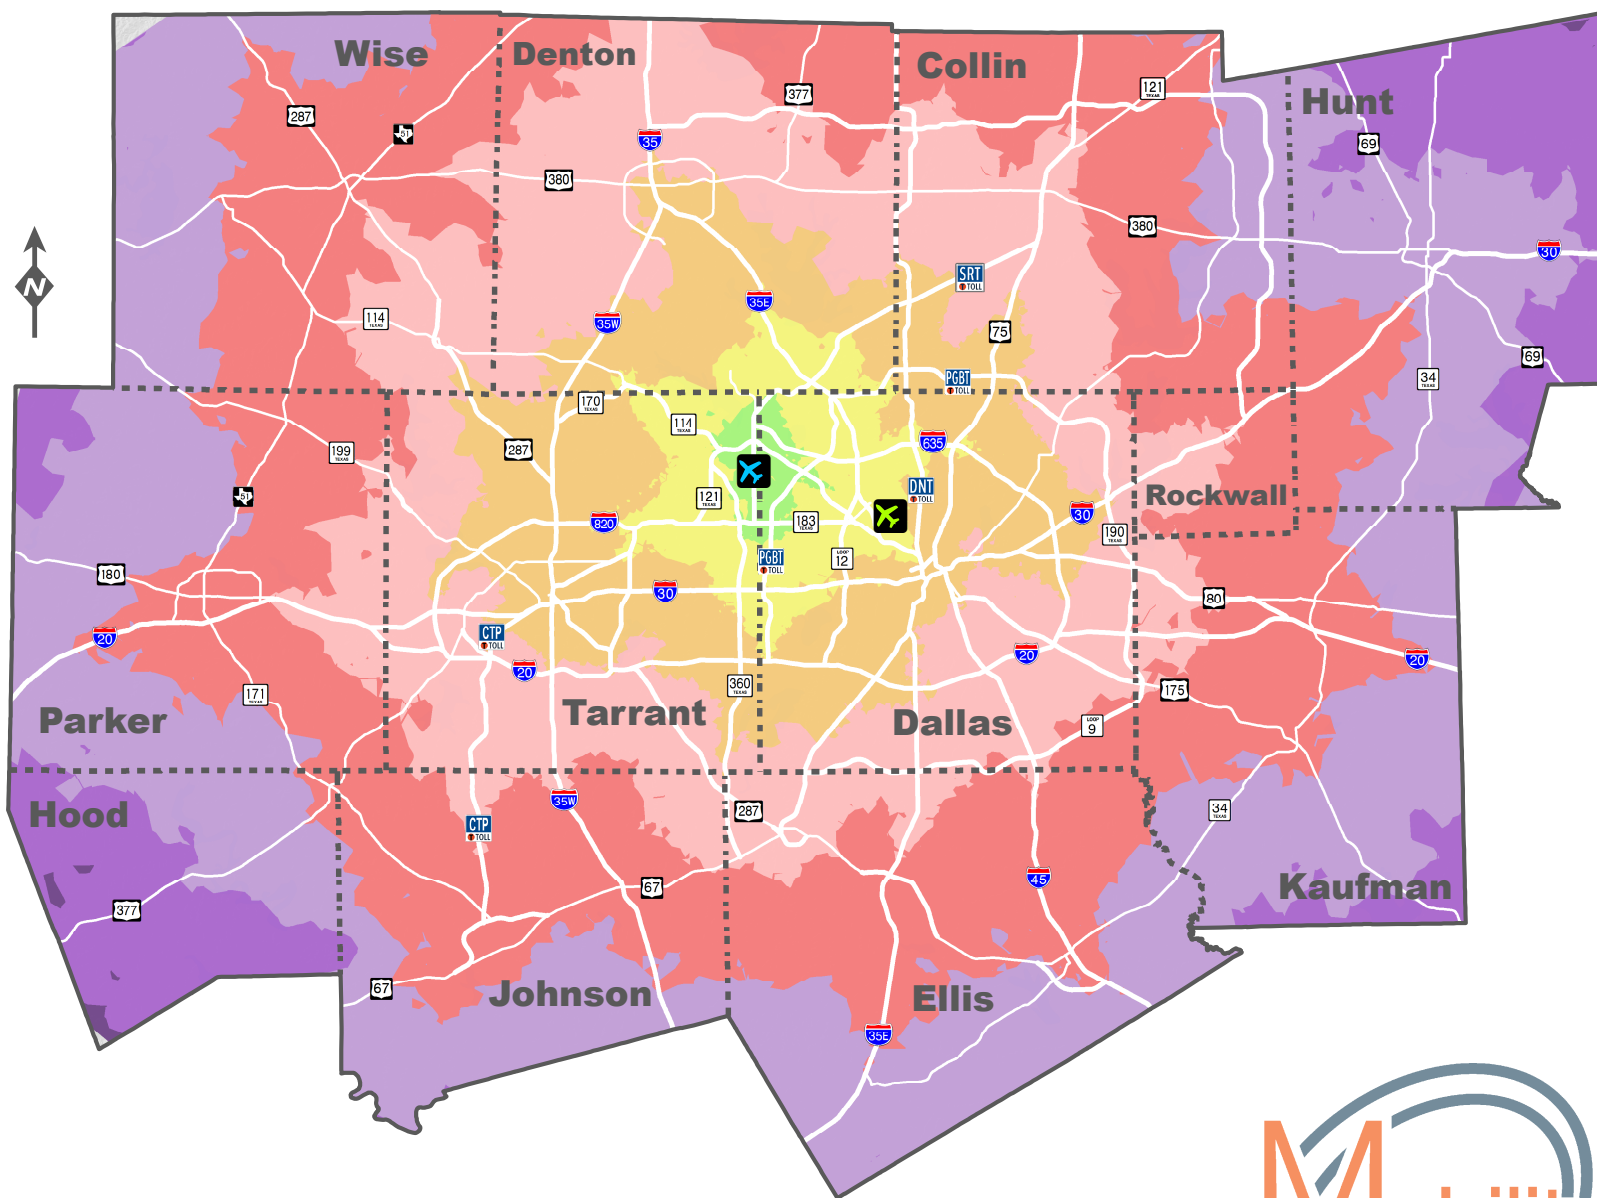

# 2018 PM Peak Period Travel Times from DFW Airport

## Travel Times from DFW Airport

DFW International Airport

Dallas Love Field

North Central Texas  
Council of Governments

Contours based on modeled average peak period travel times in 2018.