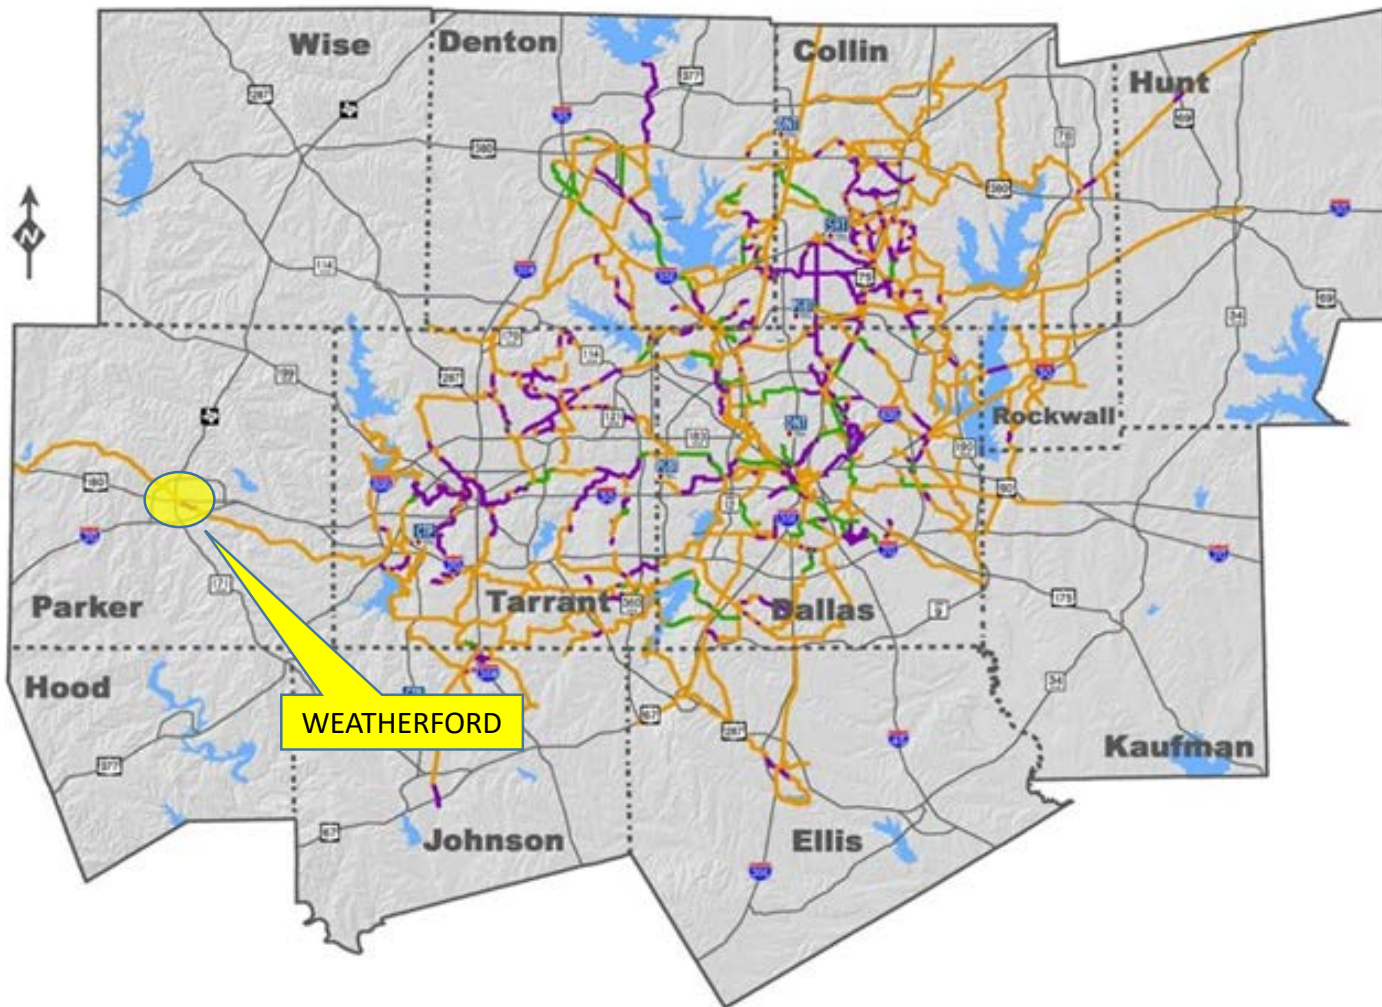

Holland Lake Watershed Regional Detention

Shannon L. Nave, PE, CFM

Baird Hampton & Brown

Chad Marbut, PE, CFM

Weatherford

Community Info

- Parker County Seat
- Population: 30k
- Economic Development Hub of County
- Visionary Leadership
- Quality of Life Focus
- Self-Sustaining