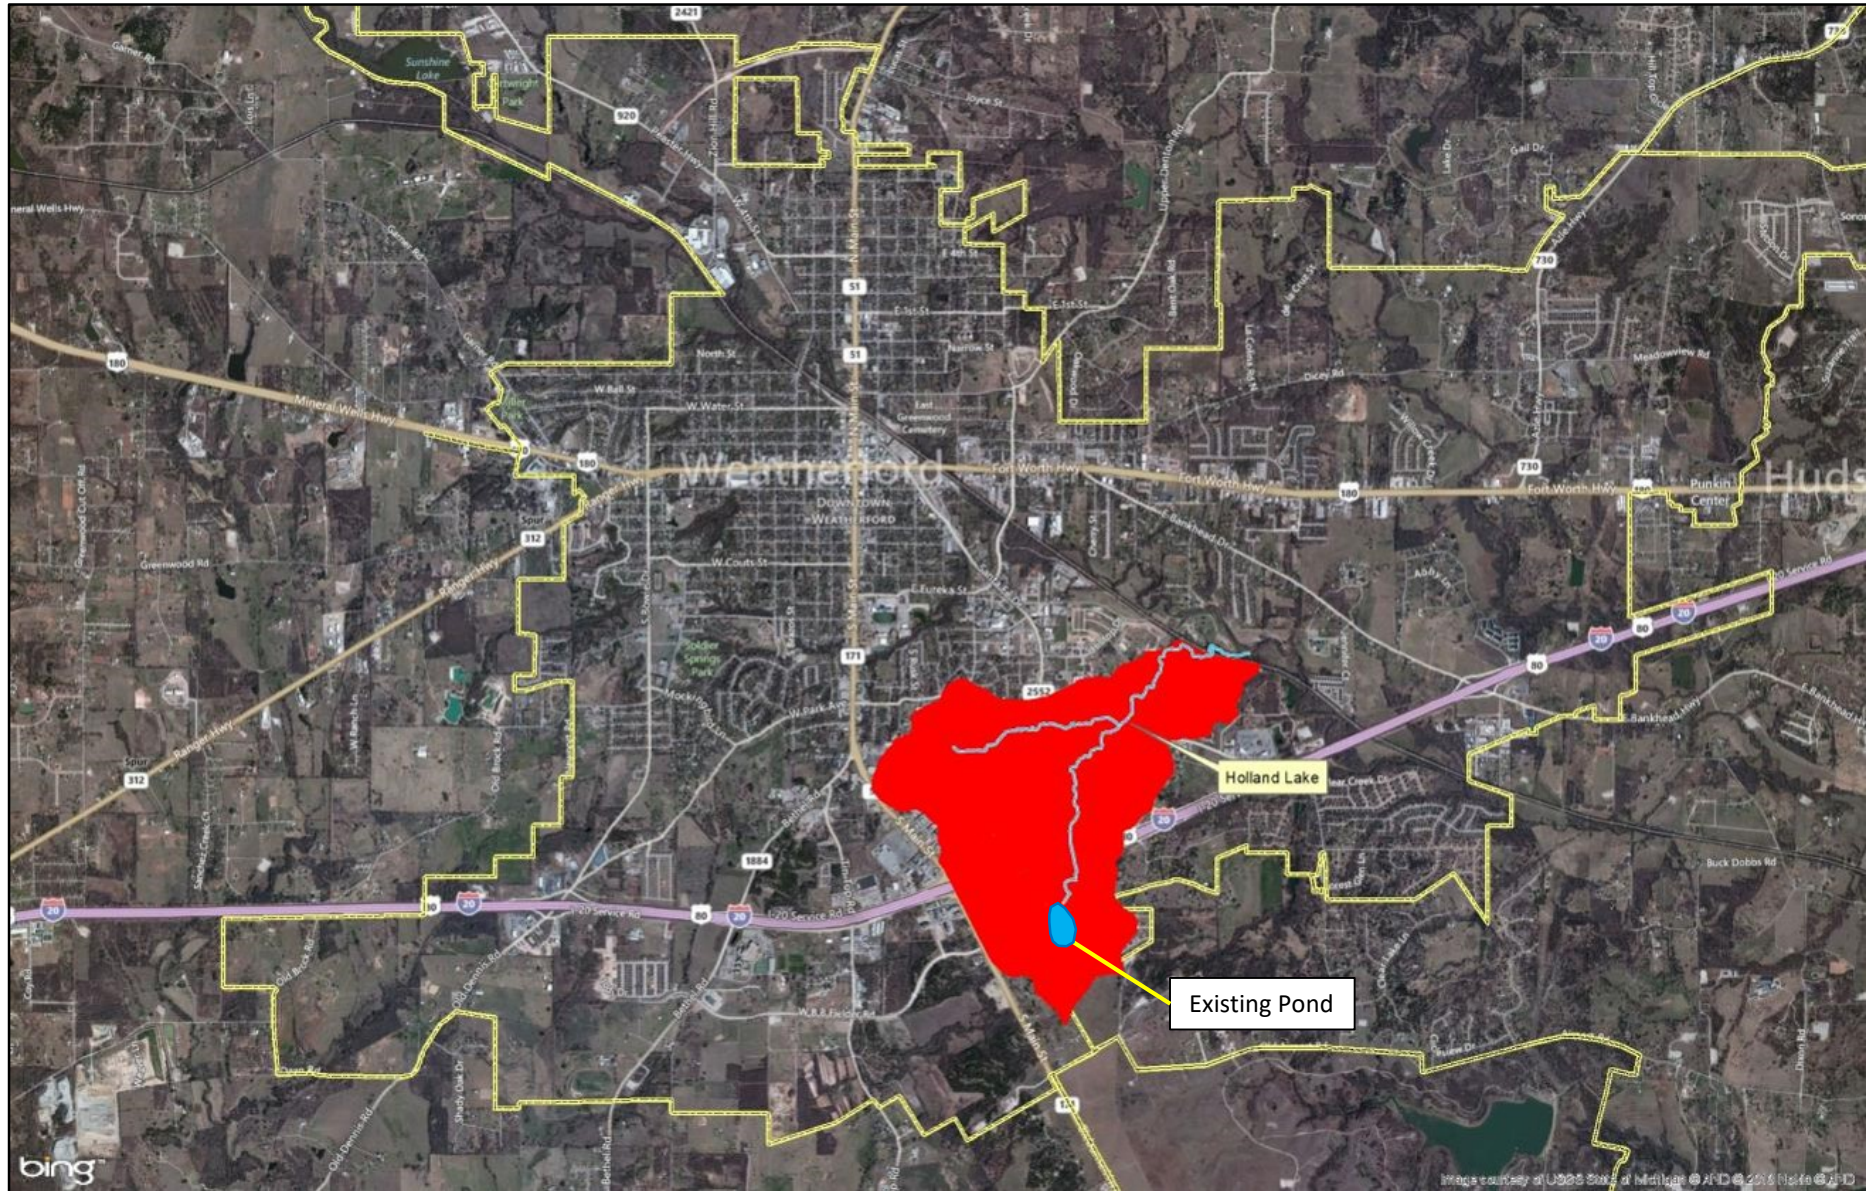

Holland Lake Watershed Regional Detention

Shannon L. Nave, PE, CFM

Baird Hampton & Brown

Chad Marbut, PE, CFM

Weatherford

Community Info

- Parker County Seat
- Population: 30k
- Economic Development Hub of County
- Visionary Leadership
- Quality of Life Focus
- Self-Sustaining