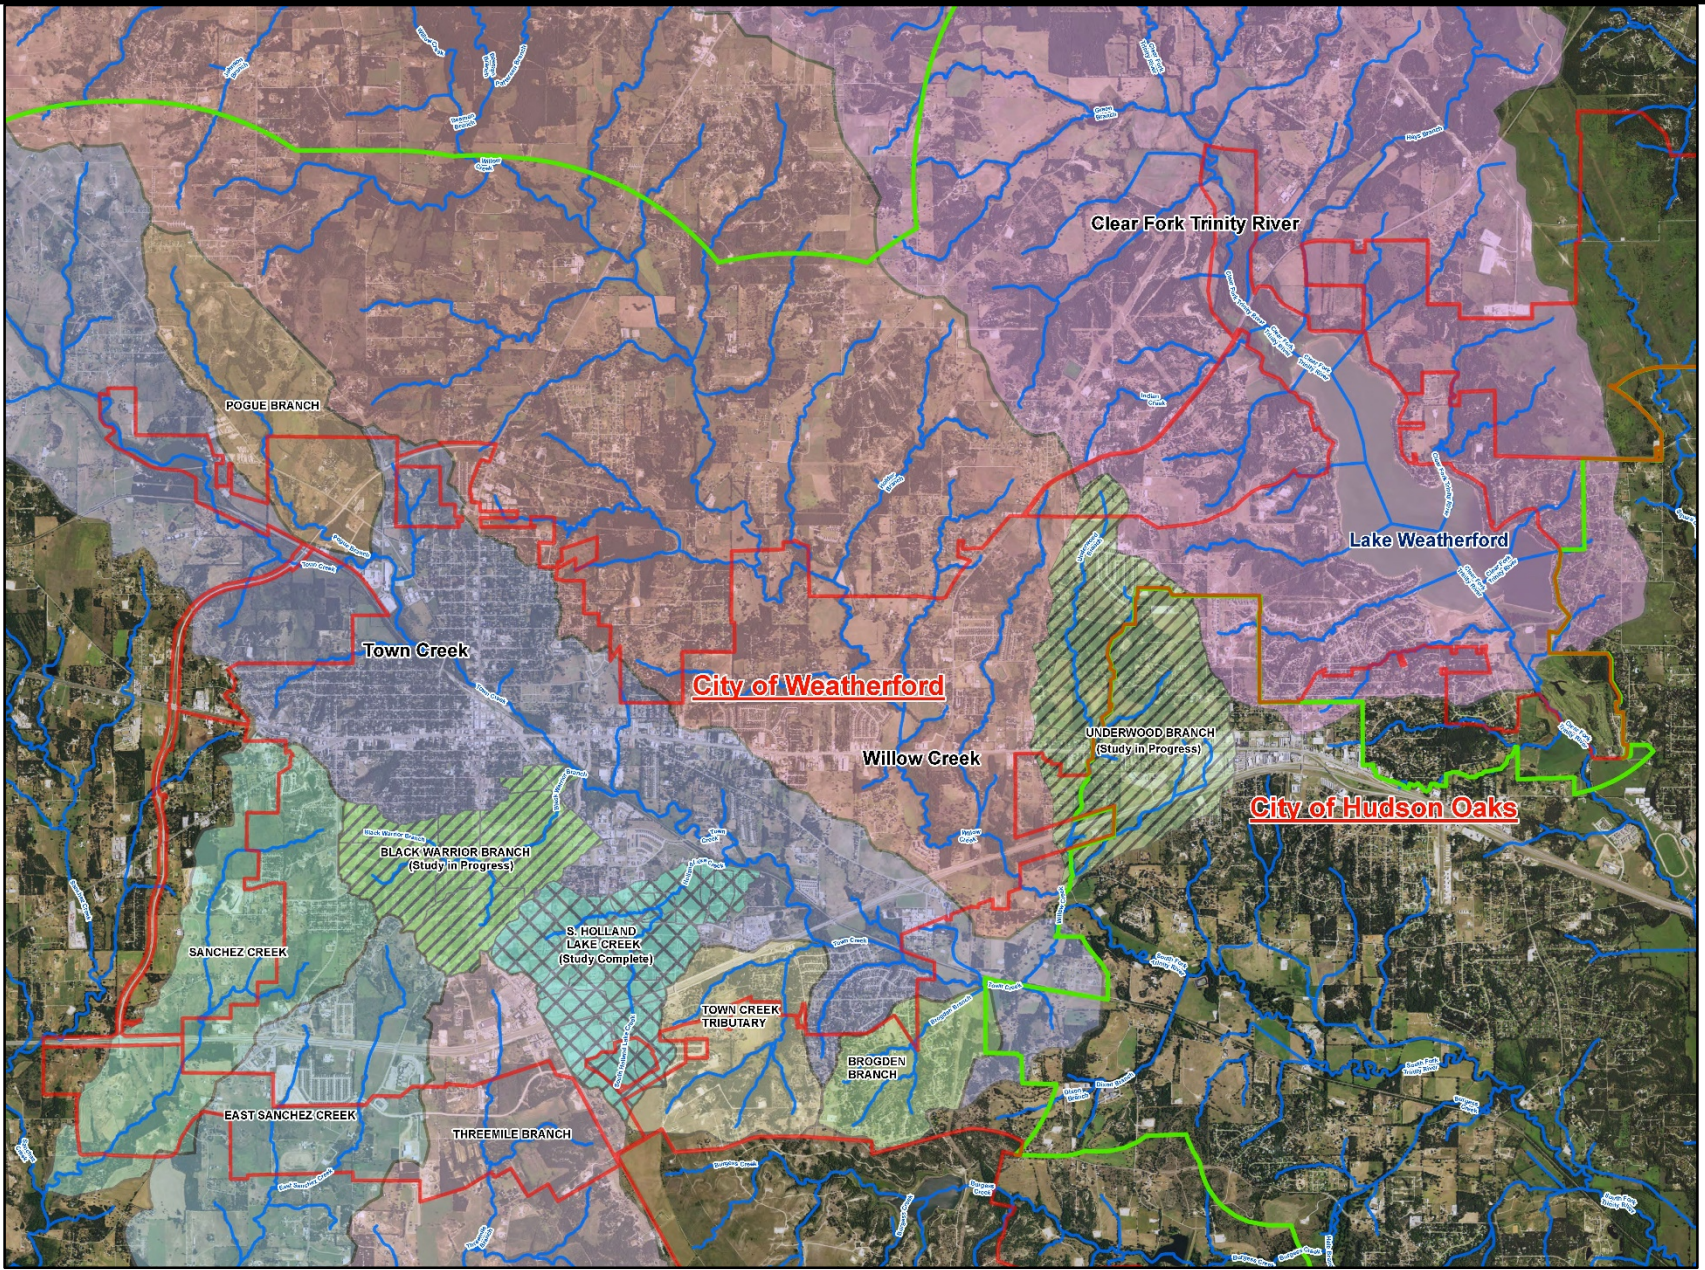

Holland Lake Watershed Regional Detention

Shannon L. Nave, PE, CFM

Baird Hampton & Brown

Chad Marbut, PE, CFM

Weatherford

Community Info

- Parker County Seat
- Population: 30k
- Economic Development Hub of County
- Visionary Leadership
- Quality of Life Focus
- Self-Sustaining