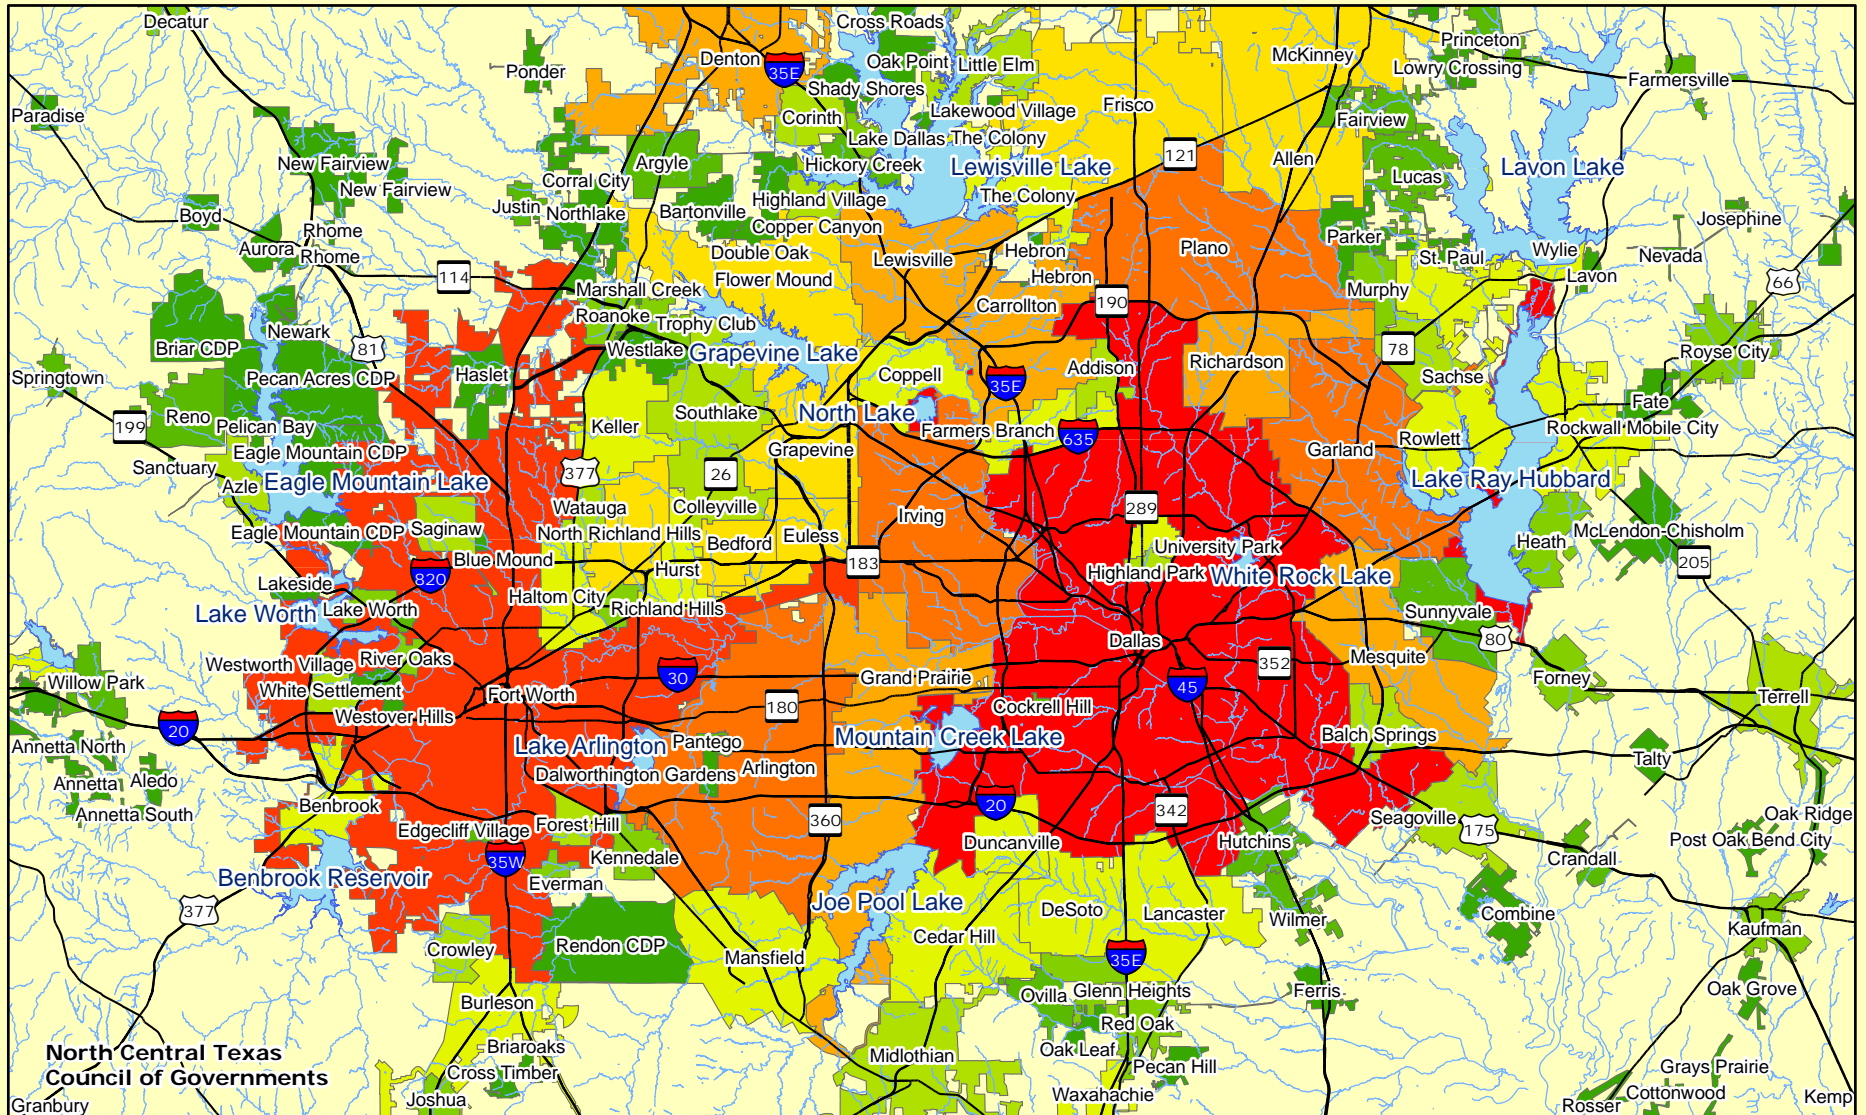

Estimated Dog Population by City

0 3.5 7 14 21 28 Miles

*Estimate is based on AVMA national estimates of .58 of total households owning dogs.

Legend

—	Highways		1001 - 2000		20001 - 40000
—	Streams		2001 - 5000		40001 - 100000
	Lakes		0 - 500		100001 - 200000
			5001 - 10000		200001 - 300000
			10001 - 20000